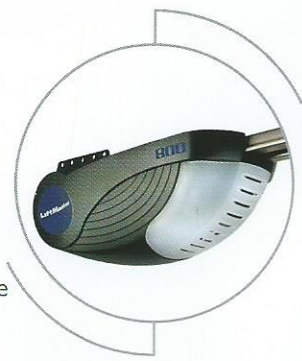

Garage door opener LM800A-2

Included:

- 24V DC motor
- Smooth, soft-start/soft-stop
- Chain or Belt drive
- Automatic close timer
- 24V DC power terminal
- Multi-function control panel
- Rail to head quick connect
- C-rail low headroom bracket

4-Year Motor/2-Year Full warranty

TÜV-tested to meet EN12453
For doors up to 110kg / 13,5m²

Description:

- 800N, 230-240V/50Hz, 165W, Tn=8Nm
- Reduction means: Gear 63:1
- Lifting capacity: Automatic 0-80kg
- Travel rate: approx. 160mm/s
- Shipping weight – head: 7,5kg
- Stand-by power consumption: 5W

✓ Garage door opener 5580-2

Included:

Heavy-duty AC motor
Chain drive
Flip down light lens
Illuminated push button
C-rail low headroom bracket

2-Year Full Warranty

TÜV-tested to meet EN12453
For doors up to 110kg / 13,5m²